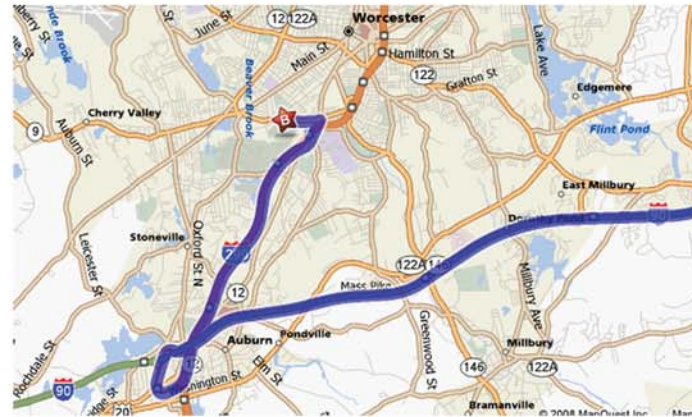

6

Buckley, Cornelius W.  
Buckley, Louis (Deedy)  
Deedy, Elizabeth "Bet"

7

Deedy, William B.  
Deedy, Catherine (Collins)  
Deedy, John J.  
Deedy, William B. Jr.  
Deedy, Dorothy C.

St. John's Cemetery  
260 Cambridge Street  
Worcester, MA 01603

Directions from Boston: From the Mass Pike (I-90),  
Take EXIT 10A toward US-20/WORCESTER/RT-146/  
PROVIDENCE, Turn Right, Stay STRAIGHT to go onto  
ramp., Merge onto MA-146 N., Turn LEFT onto  
CAMBRIDGE ST., End at 260 Cambridge St.